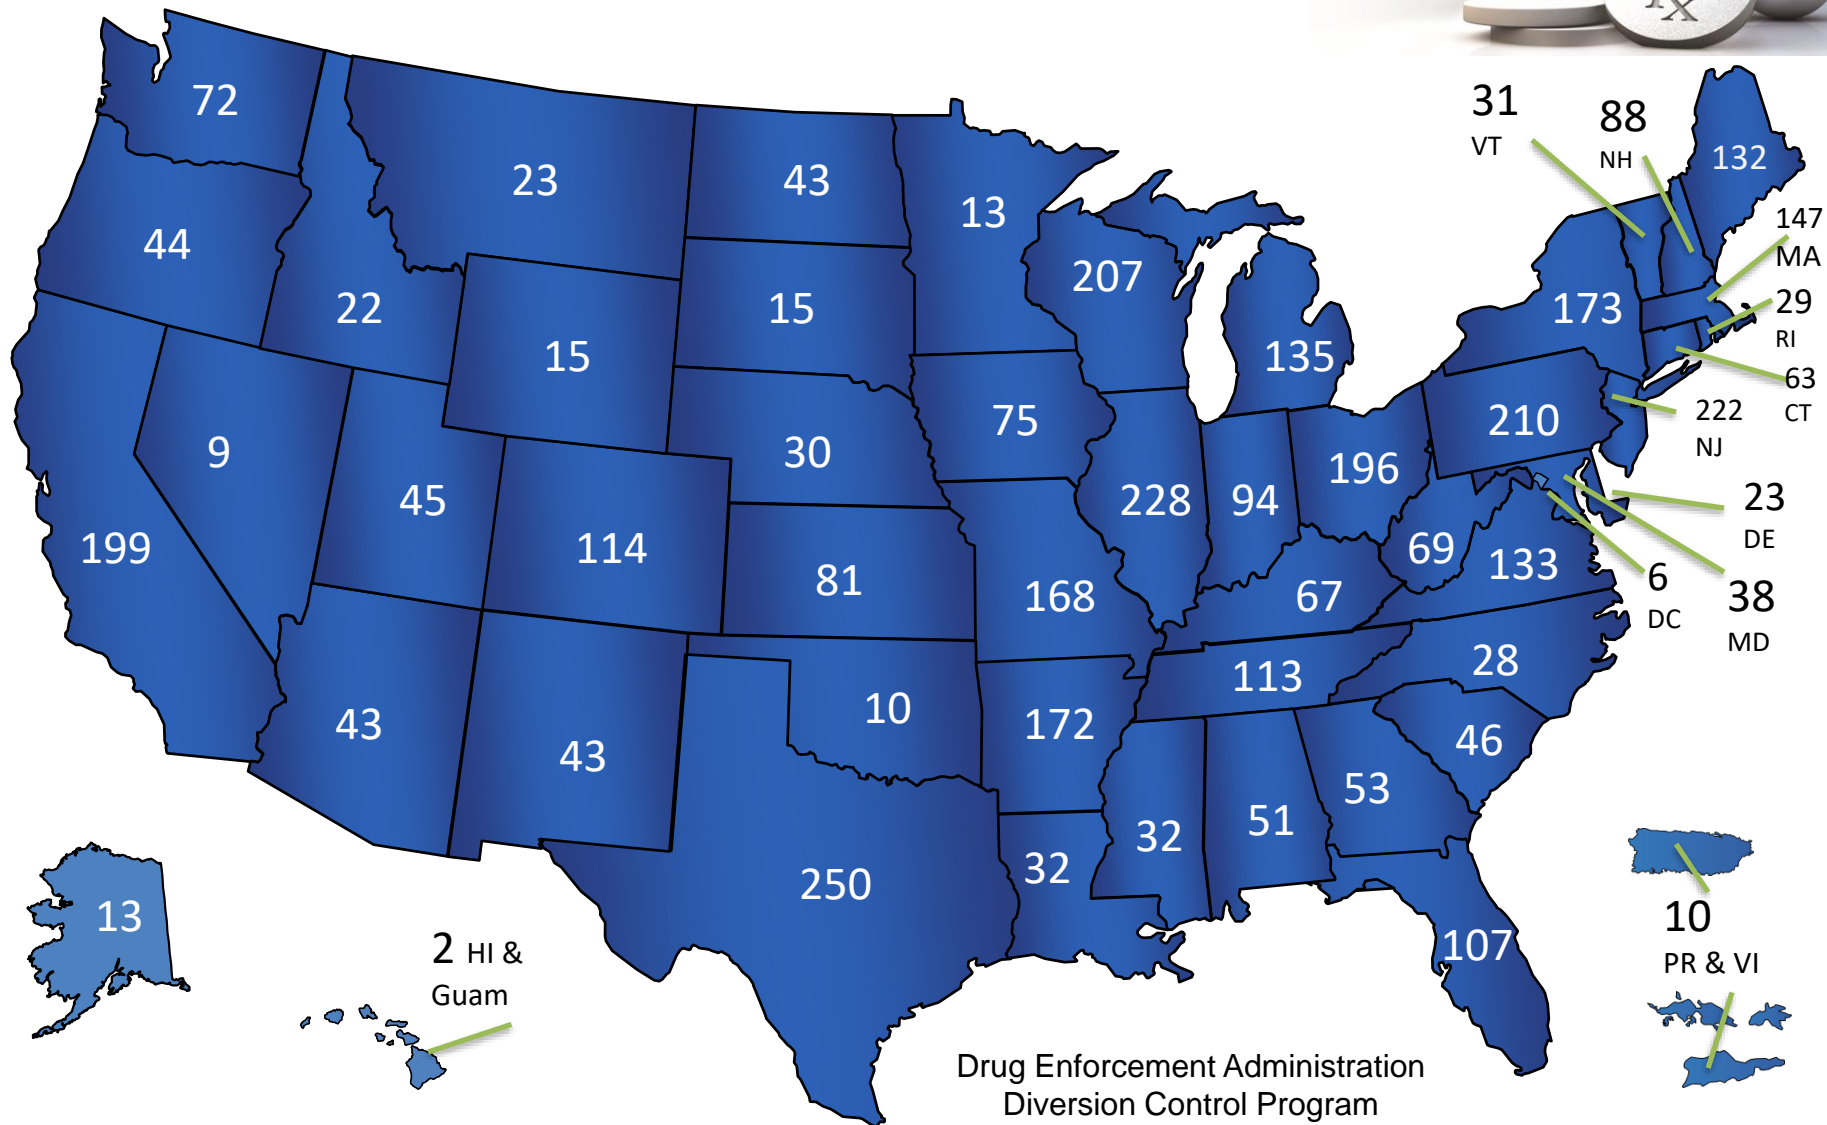

11th National Take Back Day

April 30, 2016

DRUG ENFORCEMENT
ADMINISTRATION
DIVERSION CONTROL PROGRAM

11th National Take Back Day: April 30, 2016

Total Law Enforcement Participation: 4,264

Drug Enforcement Administration
Diversion Control Program

11th National Take Back Day: April 30, 2016

Total Weight Collected (pounds): 893,498 (447 Tons)